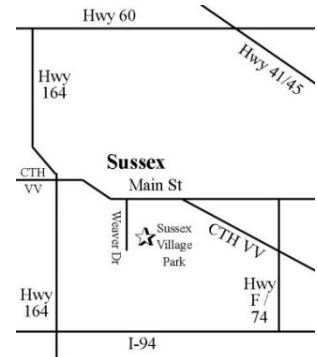

Sussex Area Service Club Big Engine Car Show

Saturday August 29th, 2020 - Rain or Shine!!!

Free Admission!!!

Pancake Breakfast at 6:30 am
Lunch Items available at 9am
Live Music During the Show
Beer, Soda, Food
Door Prizes all day

No Entry Fee for The Car Show
Free T-Shirt to the First 50 Entries!!!!!!

Friday night Fish Fry (8/28 From 5-8p)
Enter on Weaver Dr.

Judged Show - Trophies For: Top 15, Survivor, & Modern Muscle

For more info on show & judging, see our Facebook page <https://www.facebook.com/SASClubBigEngineShow>

No Dogs...No Carry-ins

(NO INTOXICATING BEVERAGES OF ANY KIND MAY BE CARRIED ONTO THE PARK GROUNDS. (VILLAGE ORDINANCE #19.06)

Sussex Village Park
N63 W24459 Main St
Sussex, WI 53089
8:00 am – 2:30 pm

Friday Night Fish Fry!!!

Friday August 28th, 2020 from 5-8pm

**Enter Village Park On
Weaver Dr. For Fish Fry**
Take Out is available

Pancake Breakfast Saturday

Starts at 6:30am

Free Admission!!!

For more info on show & judging, see our
Facebook page or website

<https://www.facebook.com/SASClubBigEngineShow>

<https://sasclub.org/events.html>

Sponsors welcome, please contact Rick at
(262) 894-1010 or rickbvodicka@gmail.com

CAR SHOW:

Saturday August 29th, 2020
Registration is from 8:00am – Noon
Judging is from Noon – 2:00pm
Awards are presented at 2:30pm
Door prizes all day